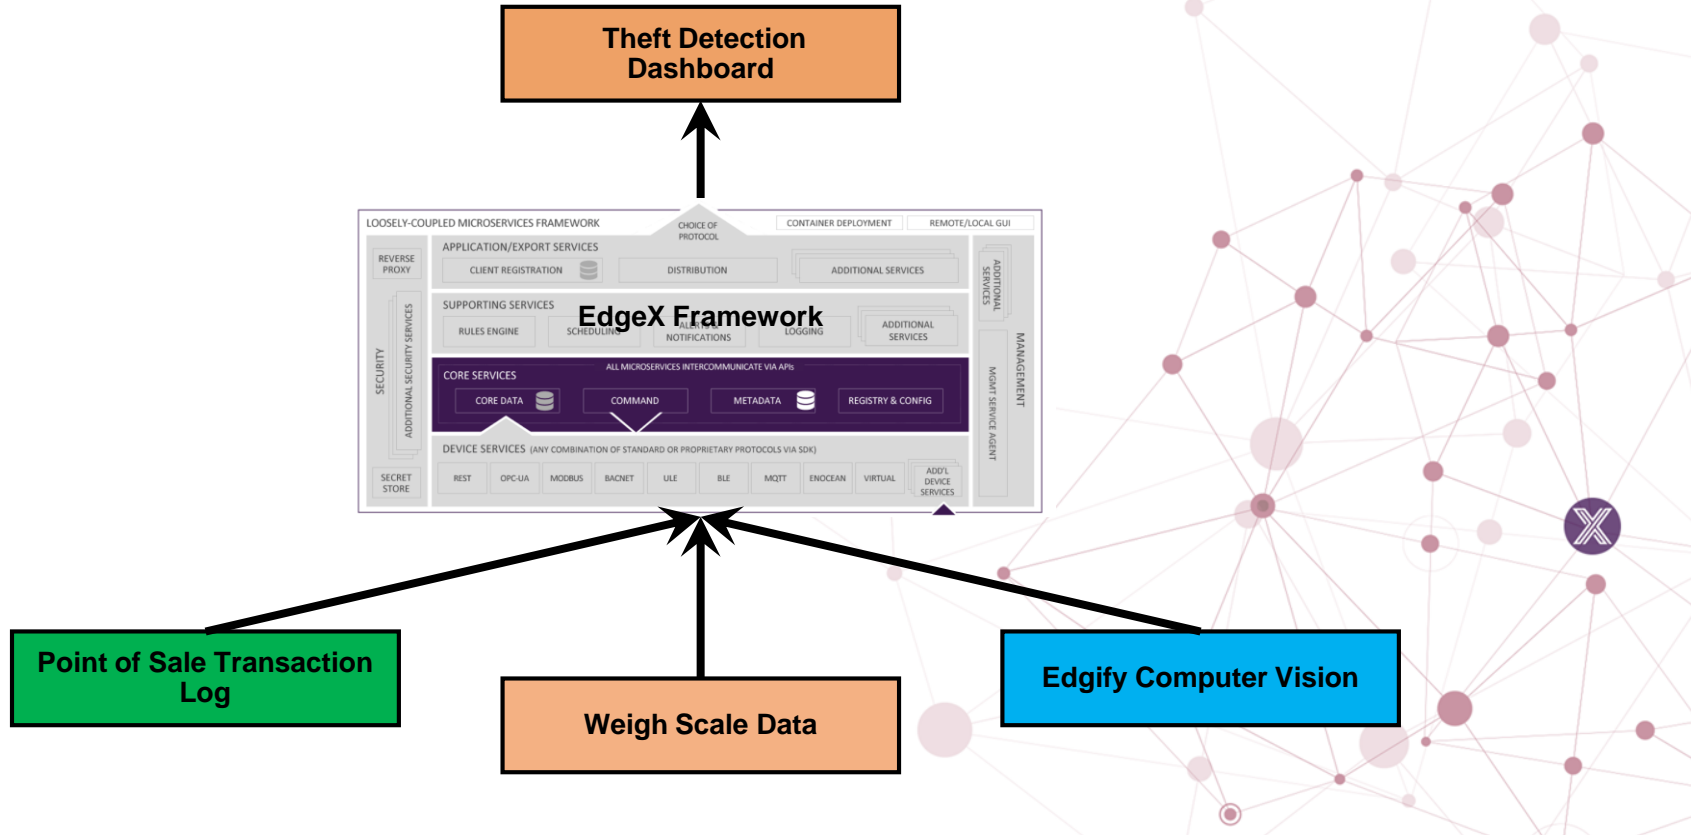

- <https://nrfbigshow.nrf.com>
- Jan 12-14, 2020
- Javits Convention Center, NYC
- 40,000+ attendees

HP Booth # 4255

- Biggest event for HP Retail Solutions GBU
- 90+ from HP teams including R&D, design and sales
- 40 feet X 60 feet with ski theme this year
- 19 demo stations with sections on:
 - Supply Chain Optimization
 - Advanced Engagement
 - Personalization
 - In-Store Operational Excellence
- Meeting rooms in upper deck
- NDA rooms in lower floor of show

HP Booth from above

HP Booth Front View

HP Booth EdgeX Demo Station #3

HP Booth EdgeX Demo Station #3

HP NRF Showcase

- Solve complex retail problems with EdgeX powered HP Retail IoT Gateway
- Bring together multiple sensor data streams by industry-leading open framework that is cloud-agnostic and sensor-agnostic
- Use cases such as Theft Detection, Inventory Management, Customer Engagement, etc.

HP EdgeX Demo Wiring Diagram

HP EdgeX Demo Event Flow

The background features a detailed illustration of a squid's mantle and arms, rendered in shades of purple and white. A network of red dots connected by thin lines is overlaid on the squid's body. A small, stylized 'X' logo is positioned on the squid's mantle. The logo consists of a white 'X' inside a dark purple circle.