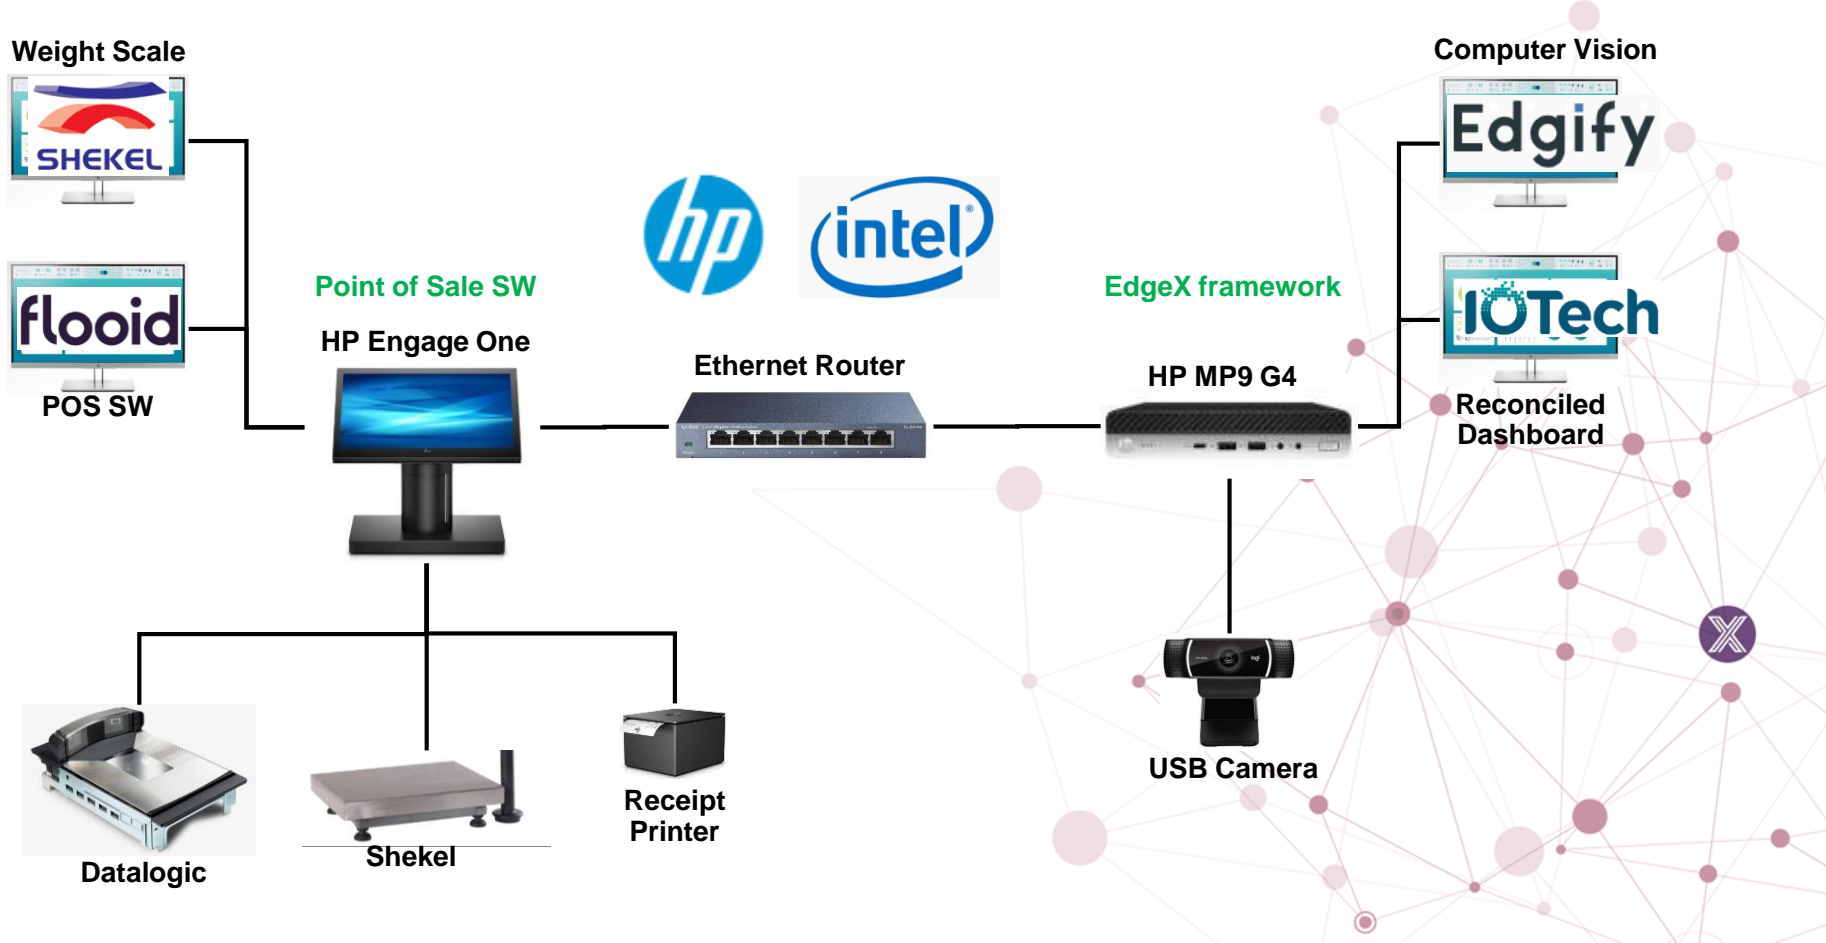

HP Booth from above

HP Booth Front View

HP Booth EdgeX Demo Station #3

HP Booth EdgeX Demo Station #3

HP NRF Showcase

- Solve complex retail problems with EdgeX powered HP Retail IoT Gateway
- Bring together multiple sensor data streams by industry-leading open framework that is cloud-agnostic and sensor-agnostic
- Use cases such as Theft Detection, Inventory Management, Customer Engagement, etc.

HP EdgeX Demo Wiring Diagram

HP EdgeX Demo Event Flow

The background features a detailed illustration of a squid's mantle and arms, rendered in shades of purple and white. A network of red dots connected by thin lines is overlaid on the squid's body. A small, stylized 'X' logo is positioned on the squid's mantle. The logo consists of a white 'X' inside a dark purple circle.