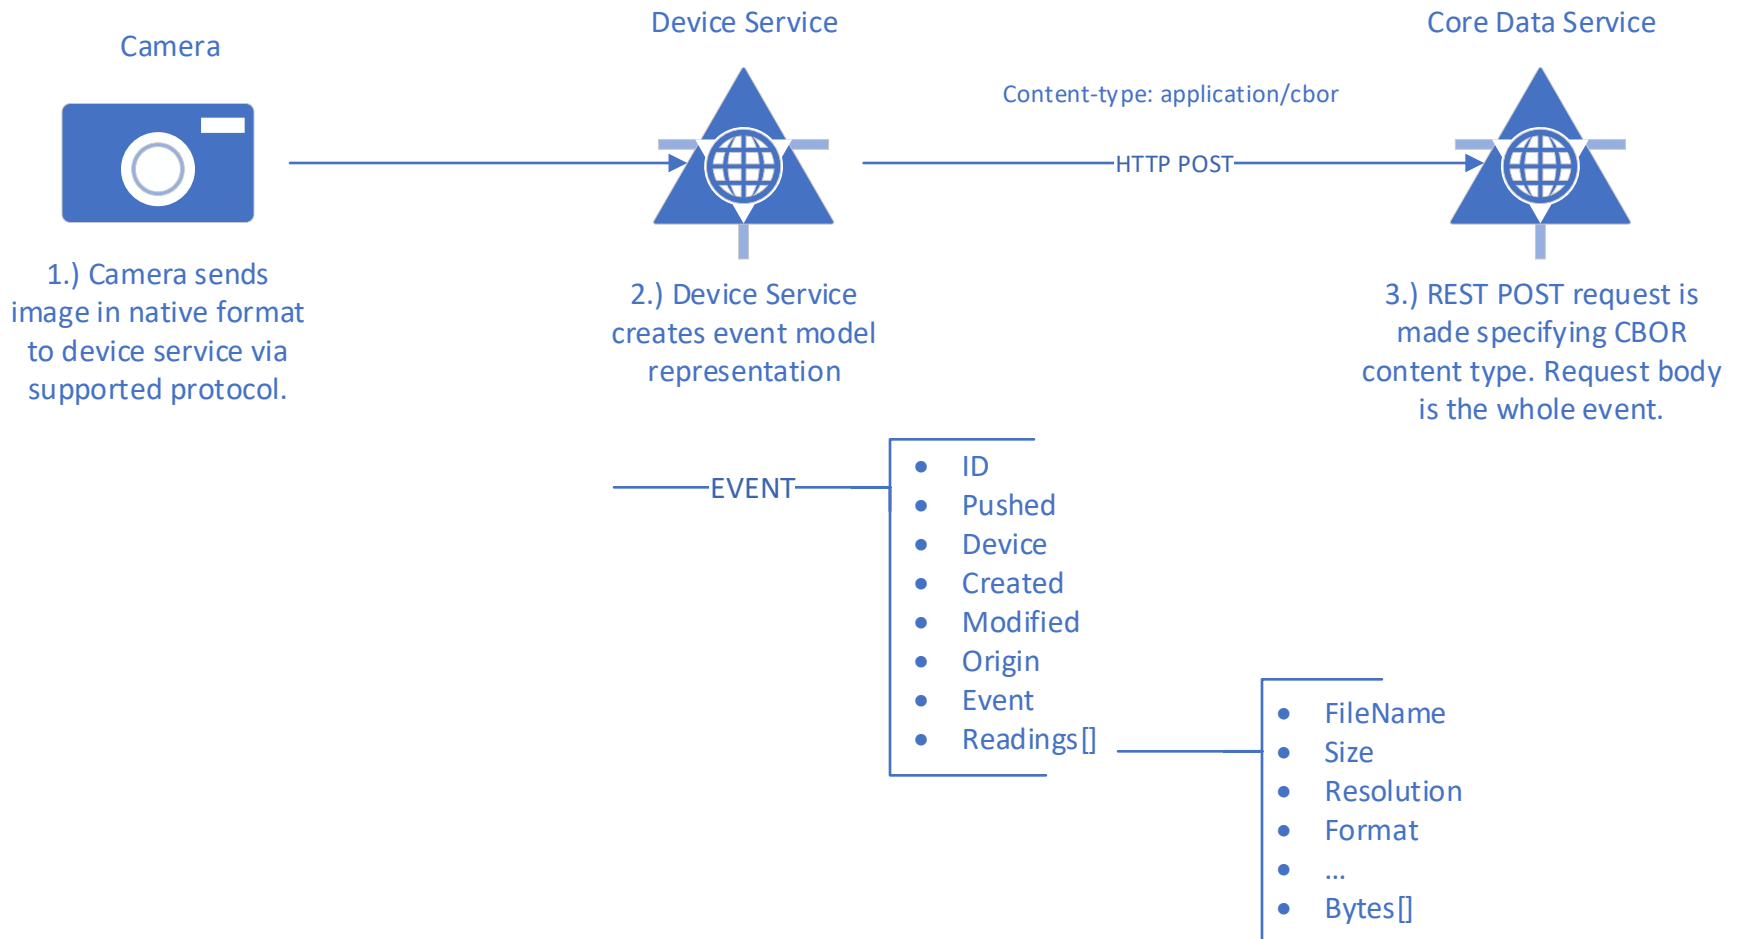

Binary Data Ingestion via Core-Data

Core Data Handling of Binary Message

Export Distro Handling of CBOR event

*** Member contributions are encouraged in order to include this functionality by Delhi ***