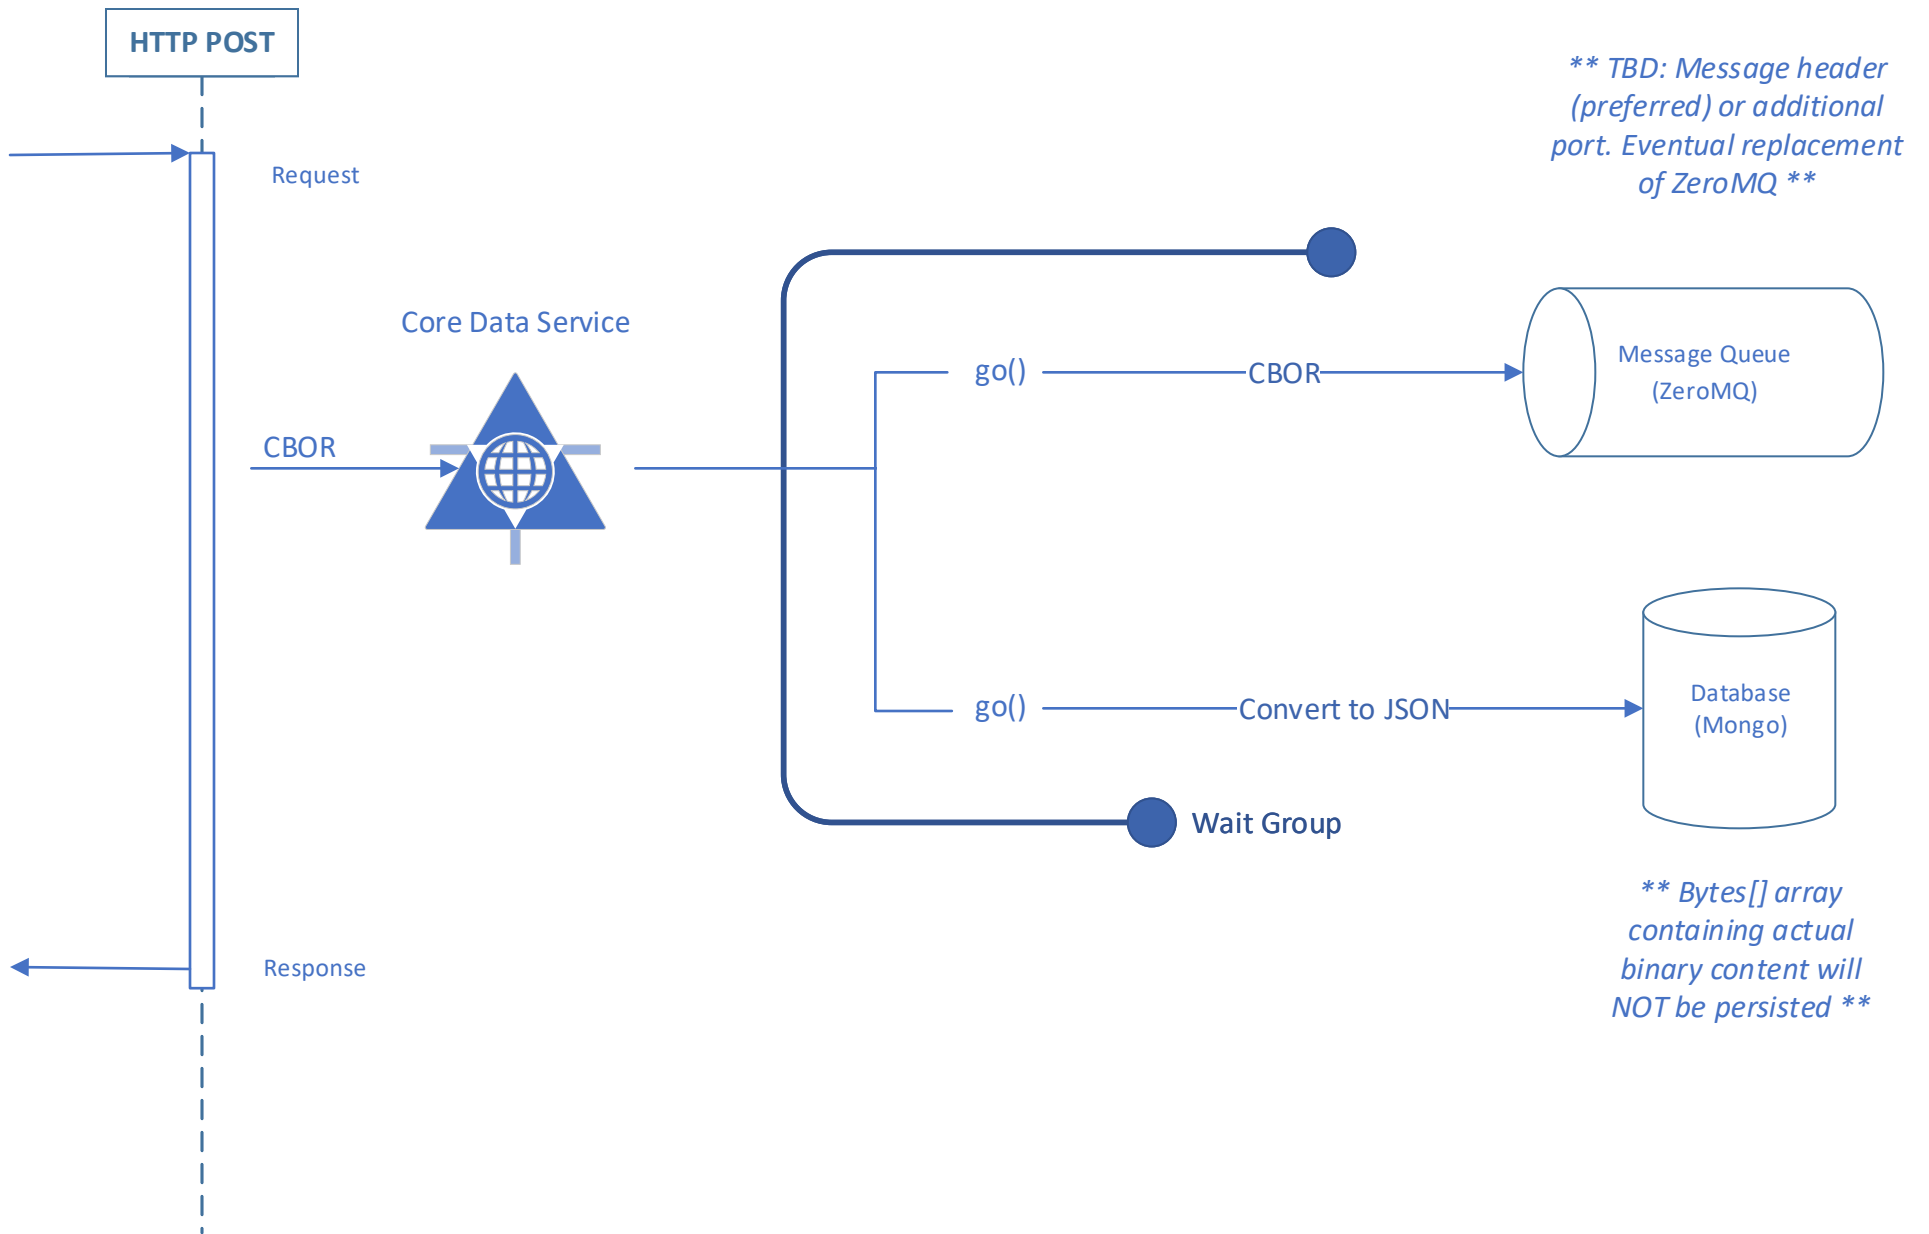

Binary Data Ingestion via Core-Data

Core Data Handling of Binary Message

Export Distro Handling of CBOR event

*** Member contributions are encouraged in order to include this functionality by Delhi ***