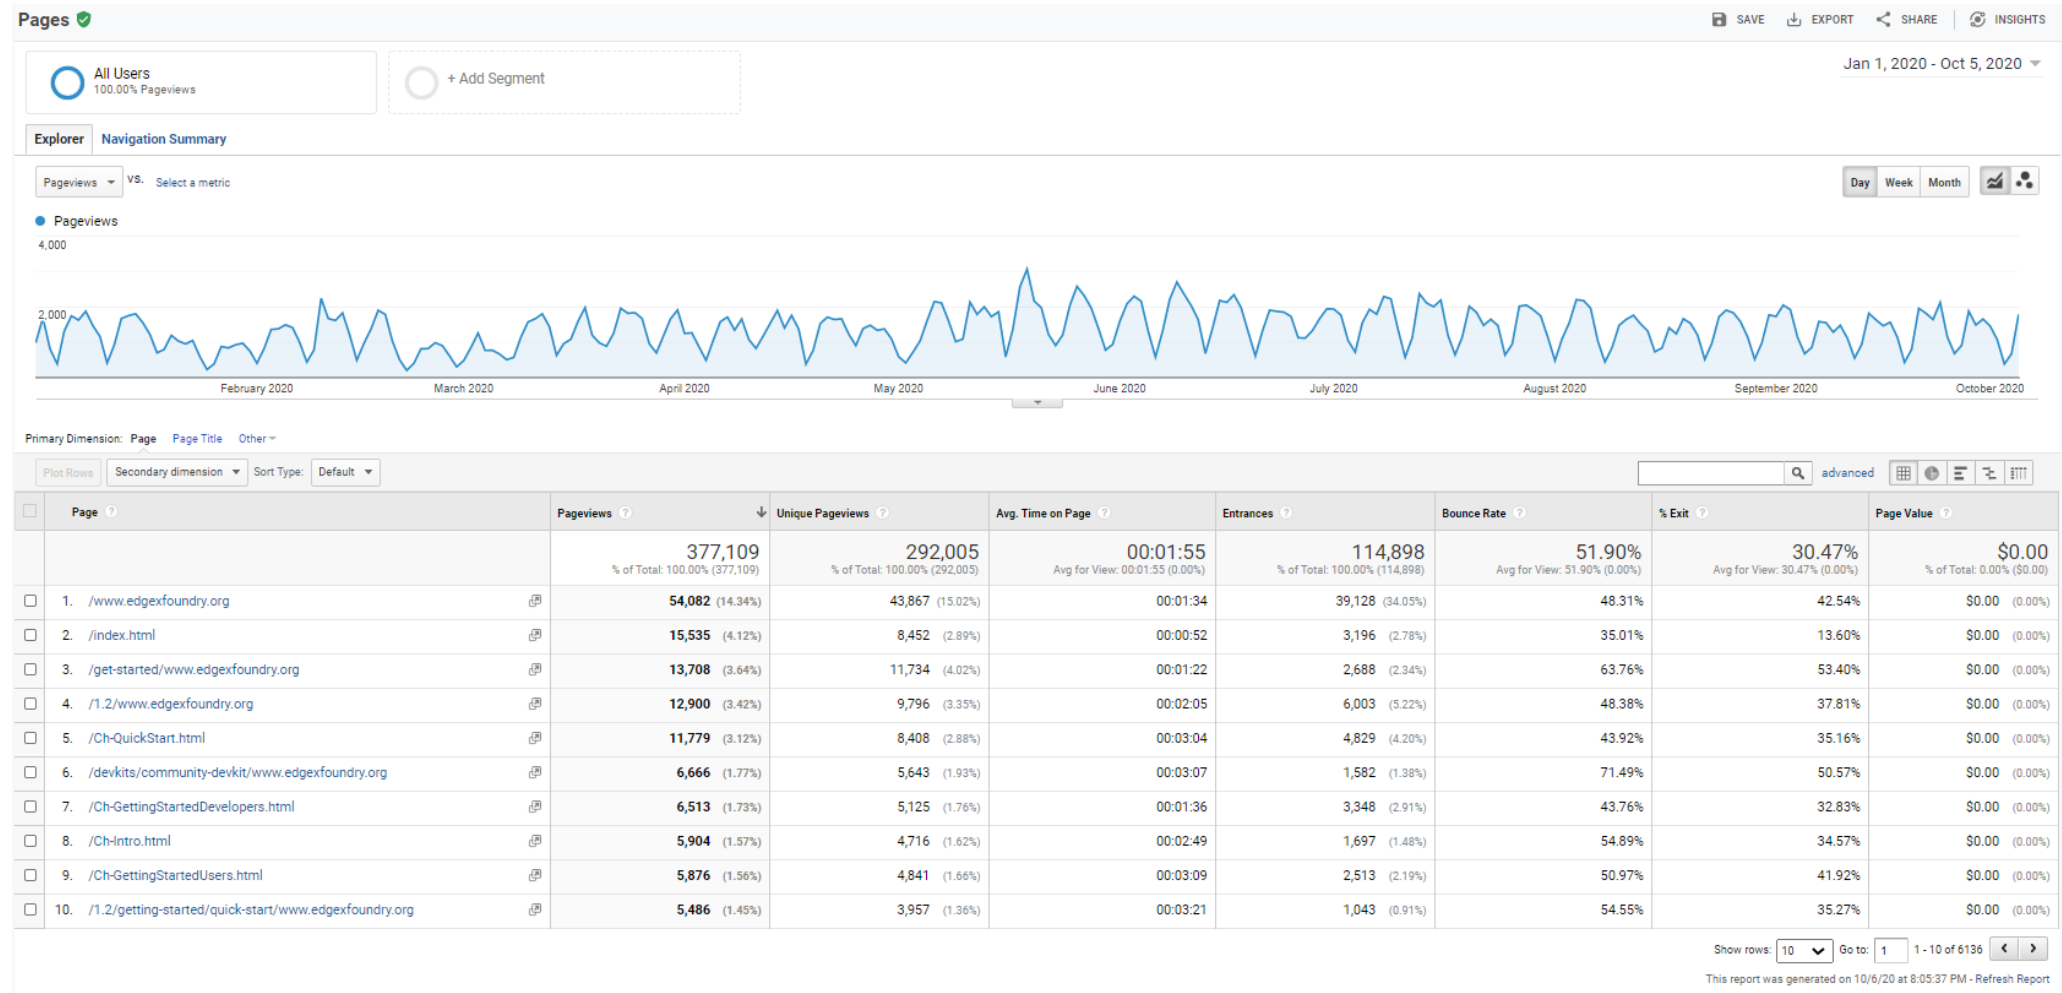

Audience Jan 1st – Oct 5th 2020

Audience Sept 1st – Oct 1st 2020

Website Acquisition Jan 1st – October 5th 2020

Website Referrals Jan 1st – October 5th 2020

Website Pages Jan 1st – October 5th 2020

Website Pages Sept 1st – October 1st 2020

Audience Jan 2019 – October 2020

Website Acquisition Jan 2019 - October 2020

Website Referrals Jan 2019 - October 2020

Website Pages Jan 2019 - April 2020

Website Pages Jan 2019 - October 2020