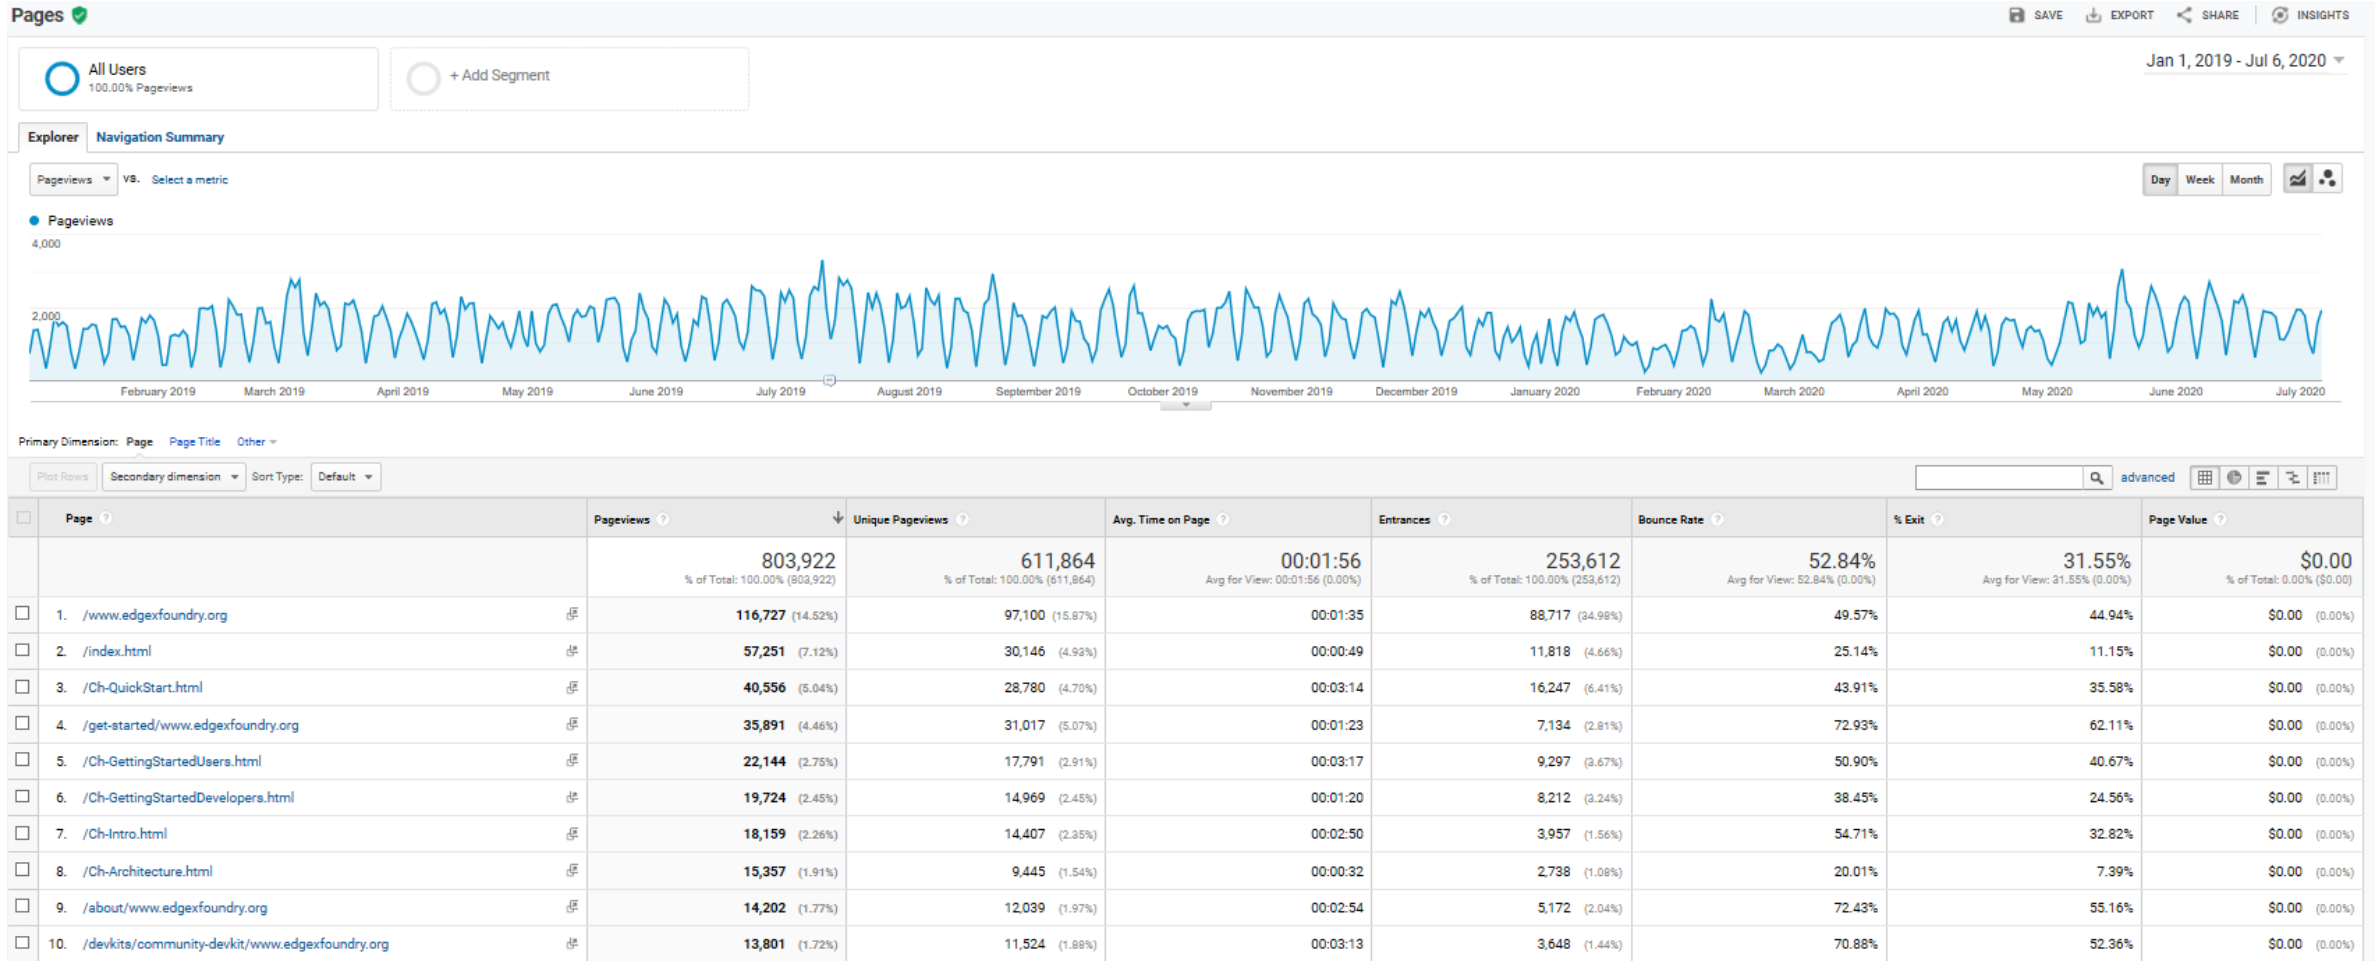

Audience Jan 1st – Oct 5th 2020

Audience Sept 1st – Oct 1st 2020

Website Acquisition Jan 1st – October 5th 2020

Website Referrals Jan 1st – October 5th 2020

Website Pages Jan 1st – October 5th 2020

Website Pages Sept 1st – October 1st 2020

Audience Jan 2019 – October 2020

Website Acquisition Jan 2019 - October 2020

Website Referrals Jan 2019 - October 2020

Website Pages Jan 2019 - April 2020

Website Pages Jan 2019 - October 2020