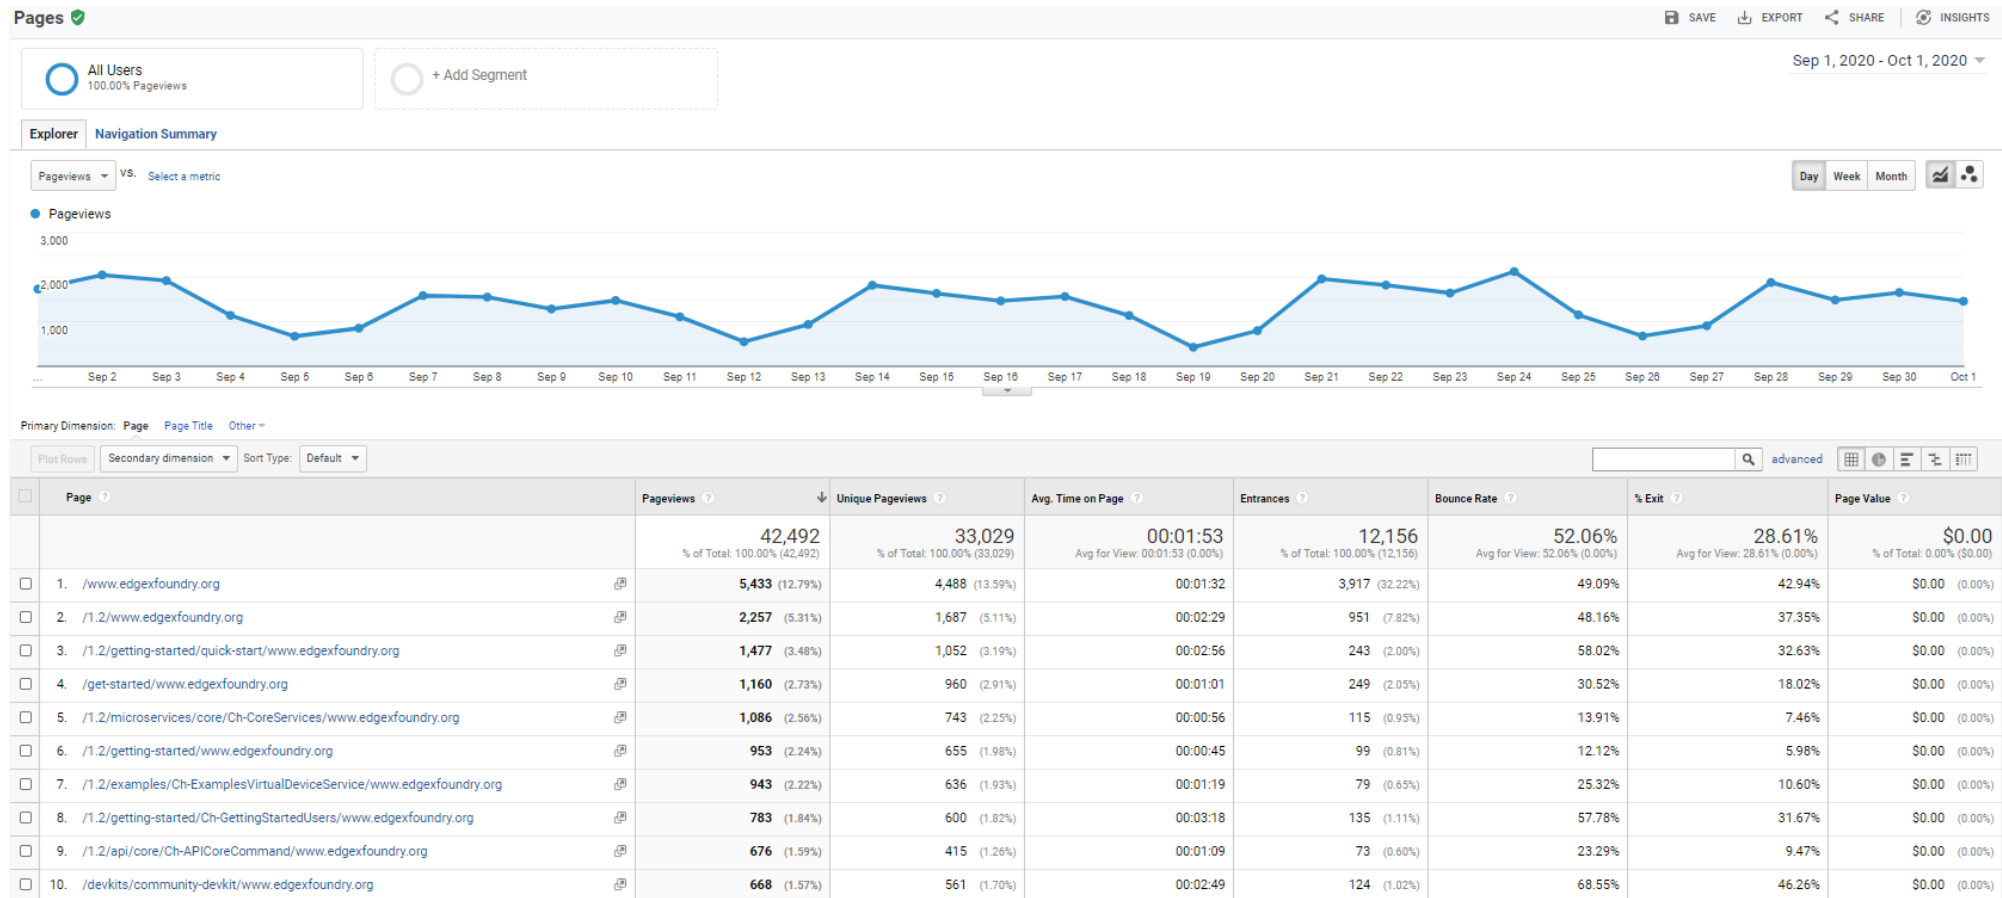

Audience Jan 1st – Oct 5th 2020

Audience Sept 1st – Oct 1st 2020

Website Acquisition Jan 1st – October 5th 2020

Website Referrals Jan 1st – October 5th 2020

Website Pages Jan 1st – October 5th 2020

Website Pages Sept 1st – October 1st 2020

Audience Jan 2019 – October 2020

Website Acquisition Jan 2019 - October 2020

Website Referrals Jan 2019 - October 2020

Website Pages Jan 2019 - April 2020

Website Pages Jan 2019 - October 2020