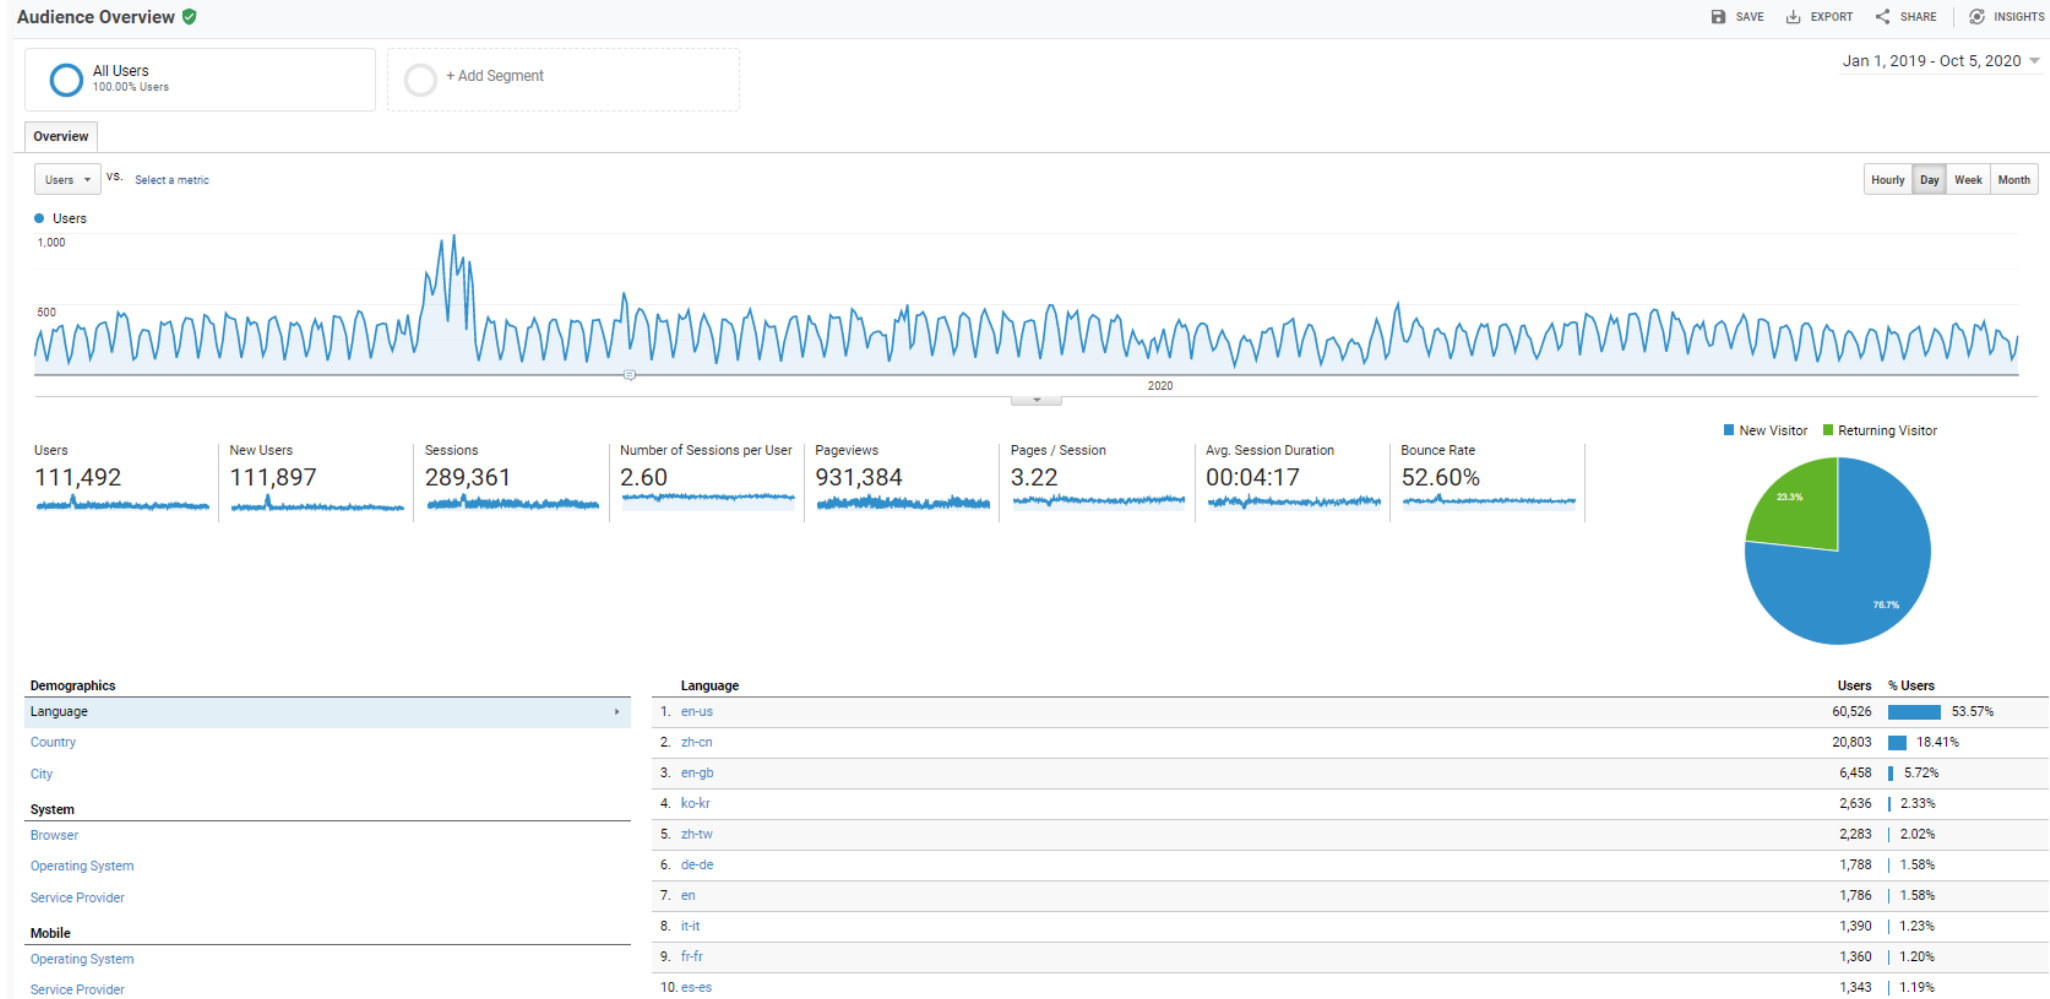

Audience Jan 1st – Oct 5th 2020

Audience Sept 1st – Oct 1st 2020

Website Acquisition Jan 1st – October 5th 2020

Website Referrals Jan 1st – October 5th 2020

Website Pages Jan 1st – October 5th 2020

Website Pages Sept 1st – October 1st 2020

Audience Jan 2019 – October 2020

Website Acquisition Jan 2019 - October 2020

Website Referrals Jan 2019 - October 2020

Website Pages Jan 2019 - April 2020

Website Pages Jan 2019 - October 2020