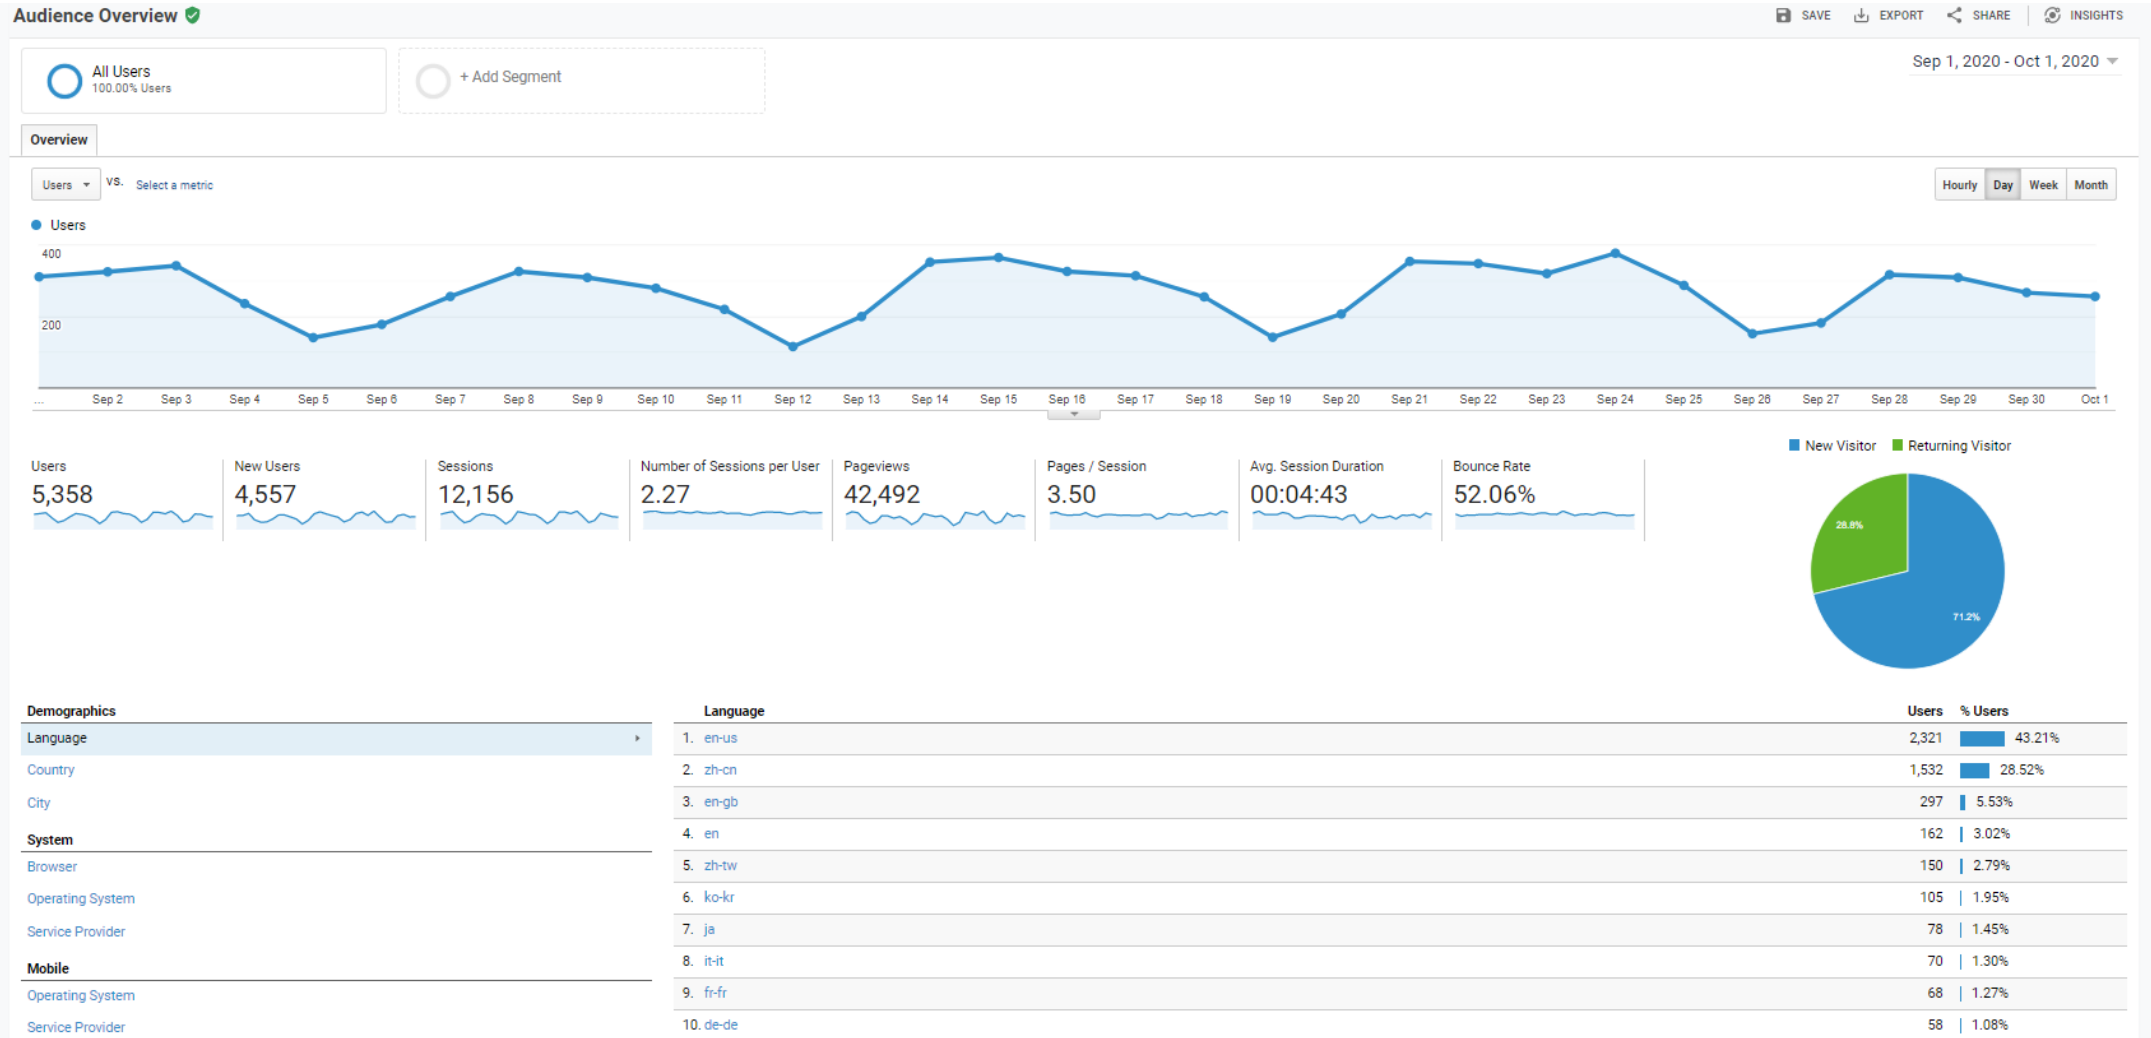

Audience Jan 1st – Oct 5th 2020

Audience Sept 1st – Oct 1st 2020

Website Acquisition Jan 1st – October 5th 2020

Website Referrals Jan 1st – October 5th 2020

Website Pages Jan 1st – October 5th 2020

Website Pages Sept 1st – October 1st 2020

Audience Jan 2019 – October 2020

Website Acquisition Jan 2019 - October 2020

Website Referrals Jan 2019 - October 2020

Website Pages Jan 2019 - April 2020

Website Pages Jan 2019 - October 2020