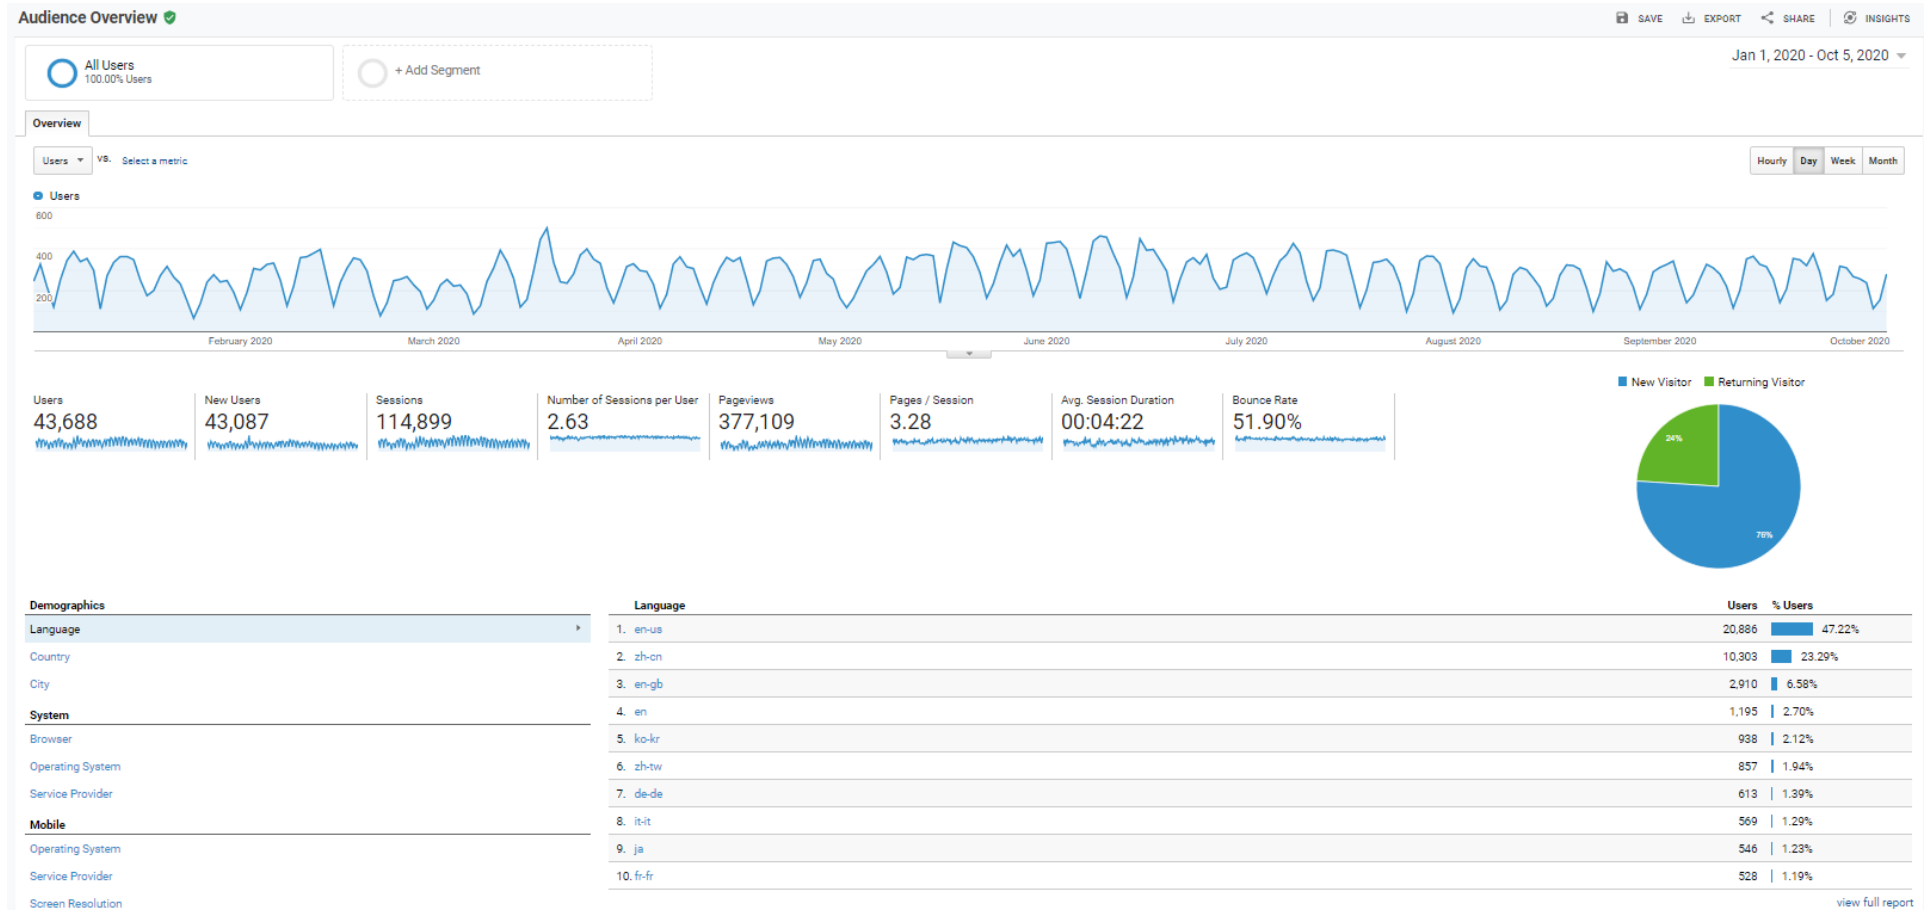

Audience Jan 1st – Oct 5th 2020

Audience Sept 1st – Oct 1st 2020

Website Acquisition Jan 1st – October 5th 2020

Website Referrals Jan 1st – October 5th 2020

Website Pages Jan 1st – October 5th 2020

Website Pages Sept 1st – October 1st 2020

Audience Jan 2019 – October 2020

Website Acquisition Jan 2019 - October 2020

Website Referrals Jan 2019 - October 2020

Website Pages Jan 2019 - April 2020

Website Pages Jan 2019 - October 2020