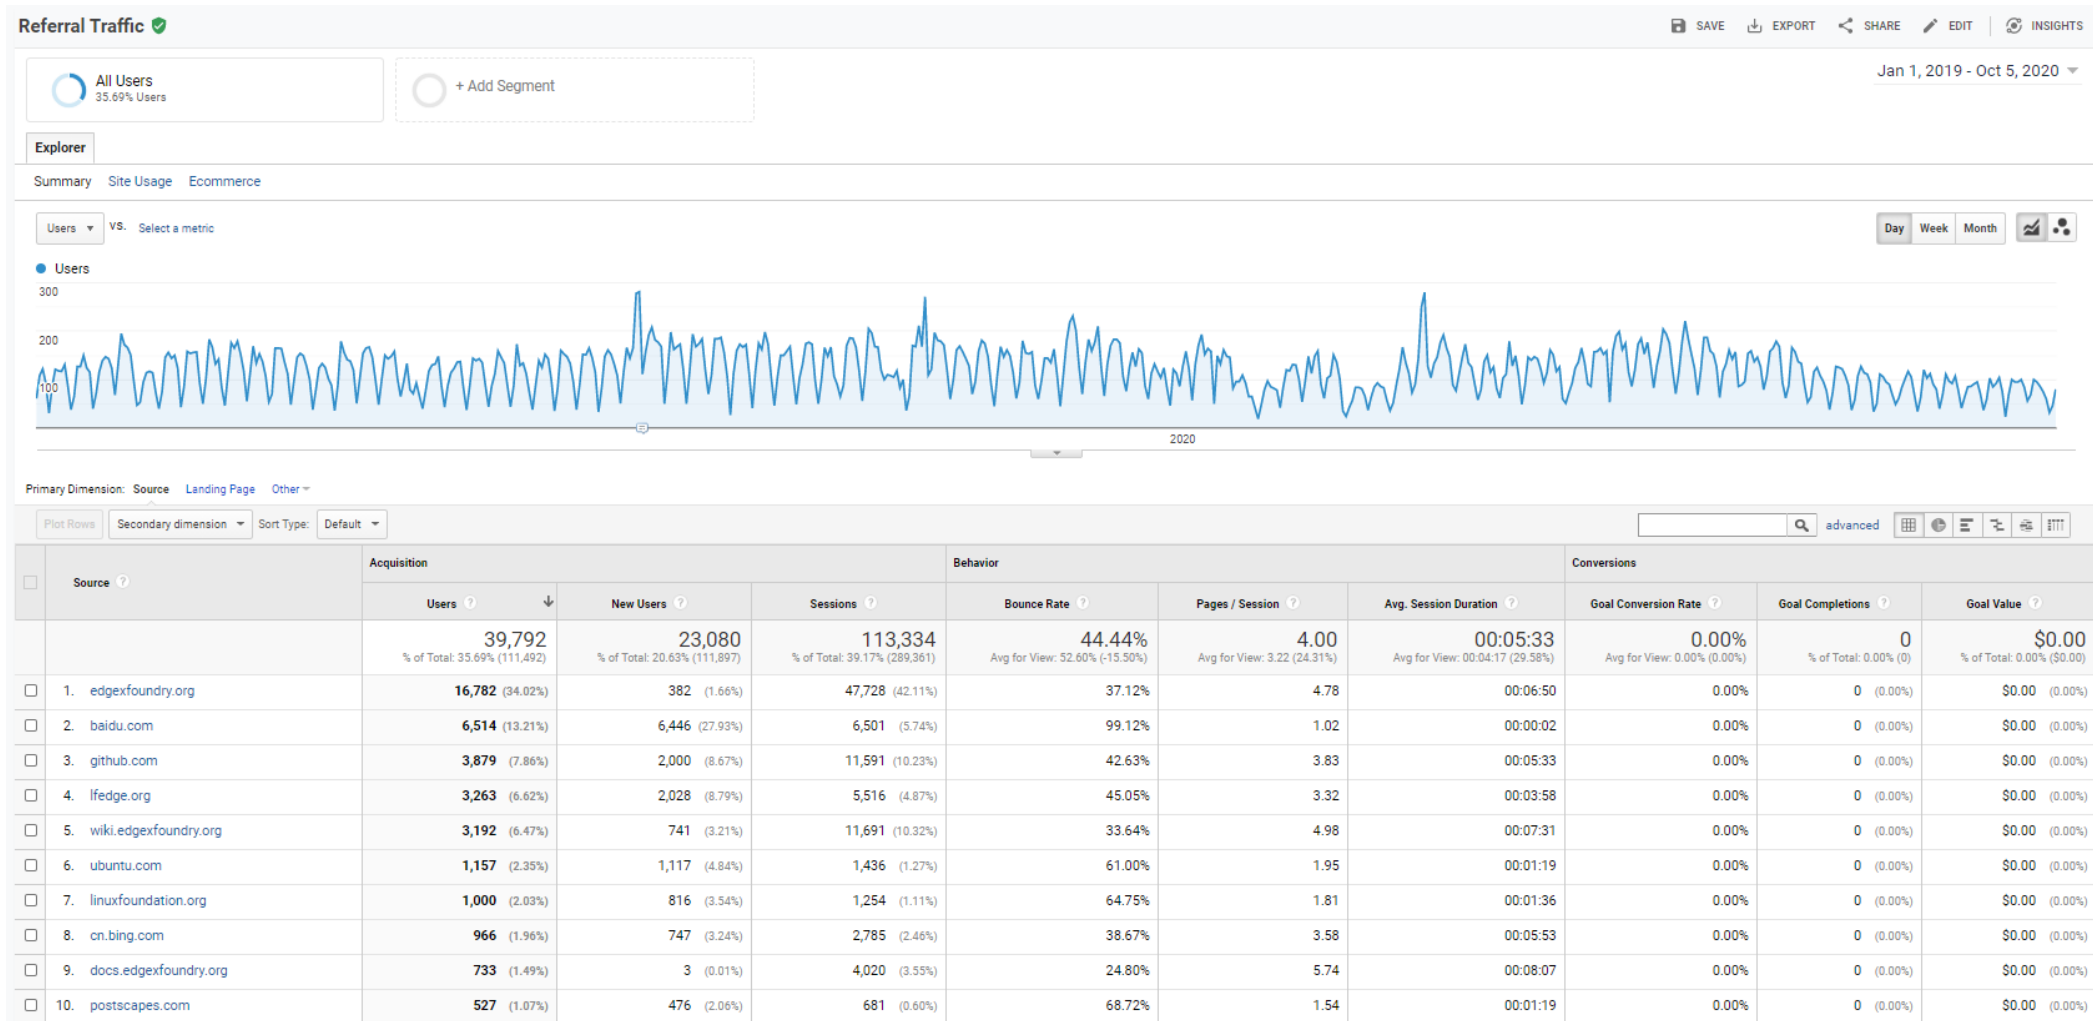

Audience Jan 1st – Oct 5th 2020

Audience Sept 1st – Oct 1st 2020

Website Acquisition Jan 1st – October 5th 2020

Website Referrals Jan 1st – October 5th 2020

Website Pages Jan 1st – October 5th 2020

Website Pages Sept 1st – October 1st 2020

Audience Jan 2019 – October 2020

Website Acquisition Jan 2019 - October 2020

Website Referrals Jan 2019 - October 2020

Website Pages Jan 2019 - April 2020

Website Pages Jan 2019 - October 2020