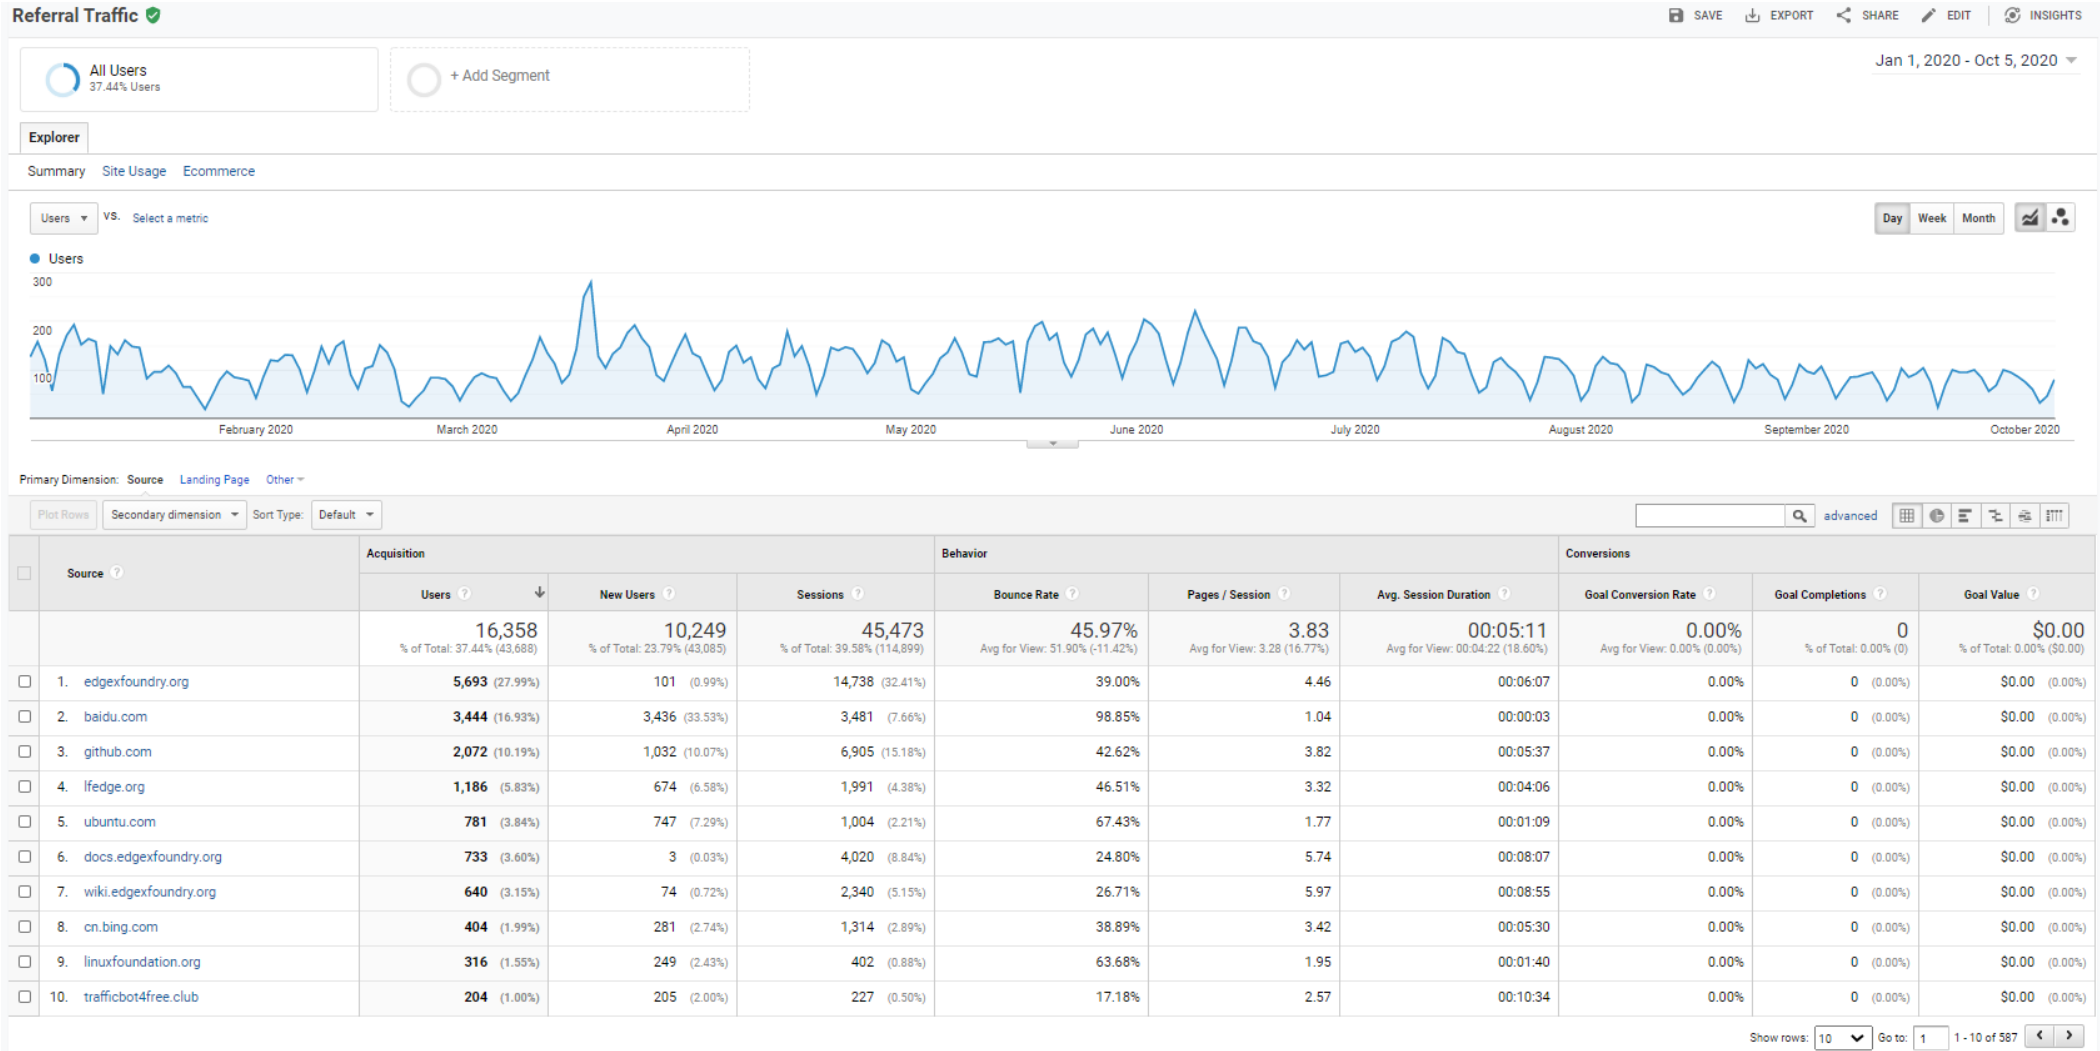

Audience Jan 1st – Oct 5th 2020

Audience Sept 1st – Oct 1st 2020

Website Acquisition Jan 1st – October 5th 2020

Website Referrals Jan 1st – October 5th 2020

Website Pages Jan 1st – October 5th 2020

Website Pages Sept 1st – October 1st 2020

Audience Jan 2019 – October 2020

Website Acquisition Jan 2019 - October 2020

Website Referrals Jan 2019 - October 2020

Website Pages Jan 2019 - April 2020

Website Pages Jan 2019 - October 2020